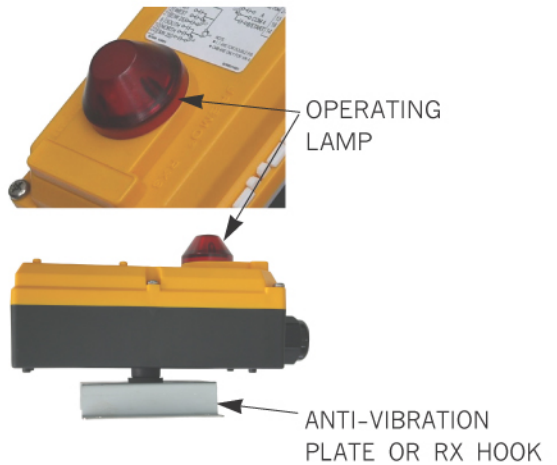

❖MATCHING RECEIVER❖

RX 1 : JREMO 3K

RX 2 : JREMO 4L, JREMO 6K, JREMO 8K A/C

RX 3 : JREMO 8K B, JREMO 10K, JREMO 10EX, JREMO 14K A/C

RX 4 : JREMO 14K B/D

JEICO® is the name of industrial wireless remote controllers

JREMO[®] FEATURES

JEICO ONLY HAVE

- Additional Password Setting
- Direct Copying System
- Remote Operating Lamp
- Copy & Paste in a second
- I.D. Coding, Synchronizing
- Never Touch Buttons Design
- Standardized Multi Functions
- Computerized Management
- Remote Diagnosis
- Anti-shock & Vibration Design